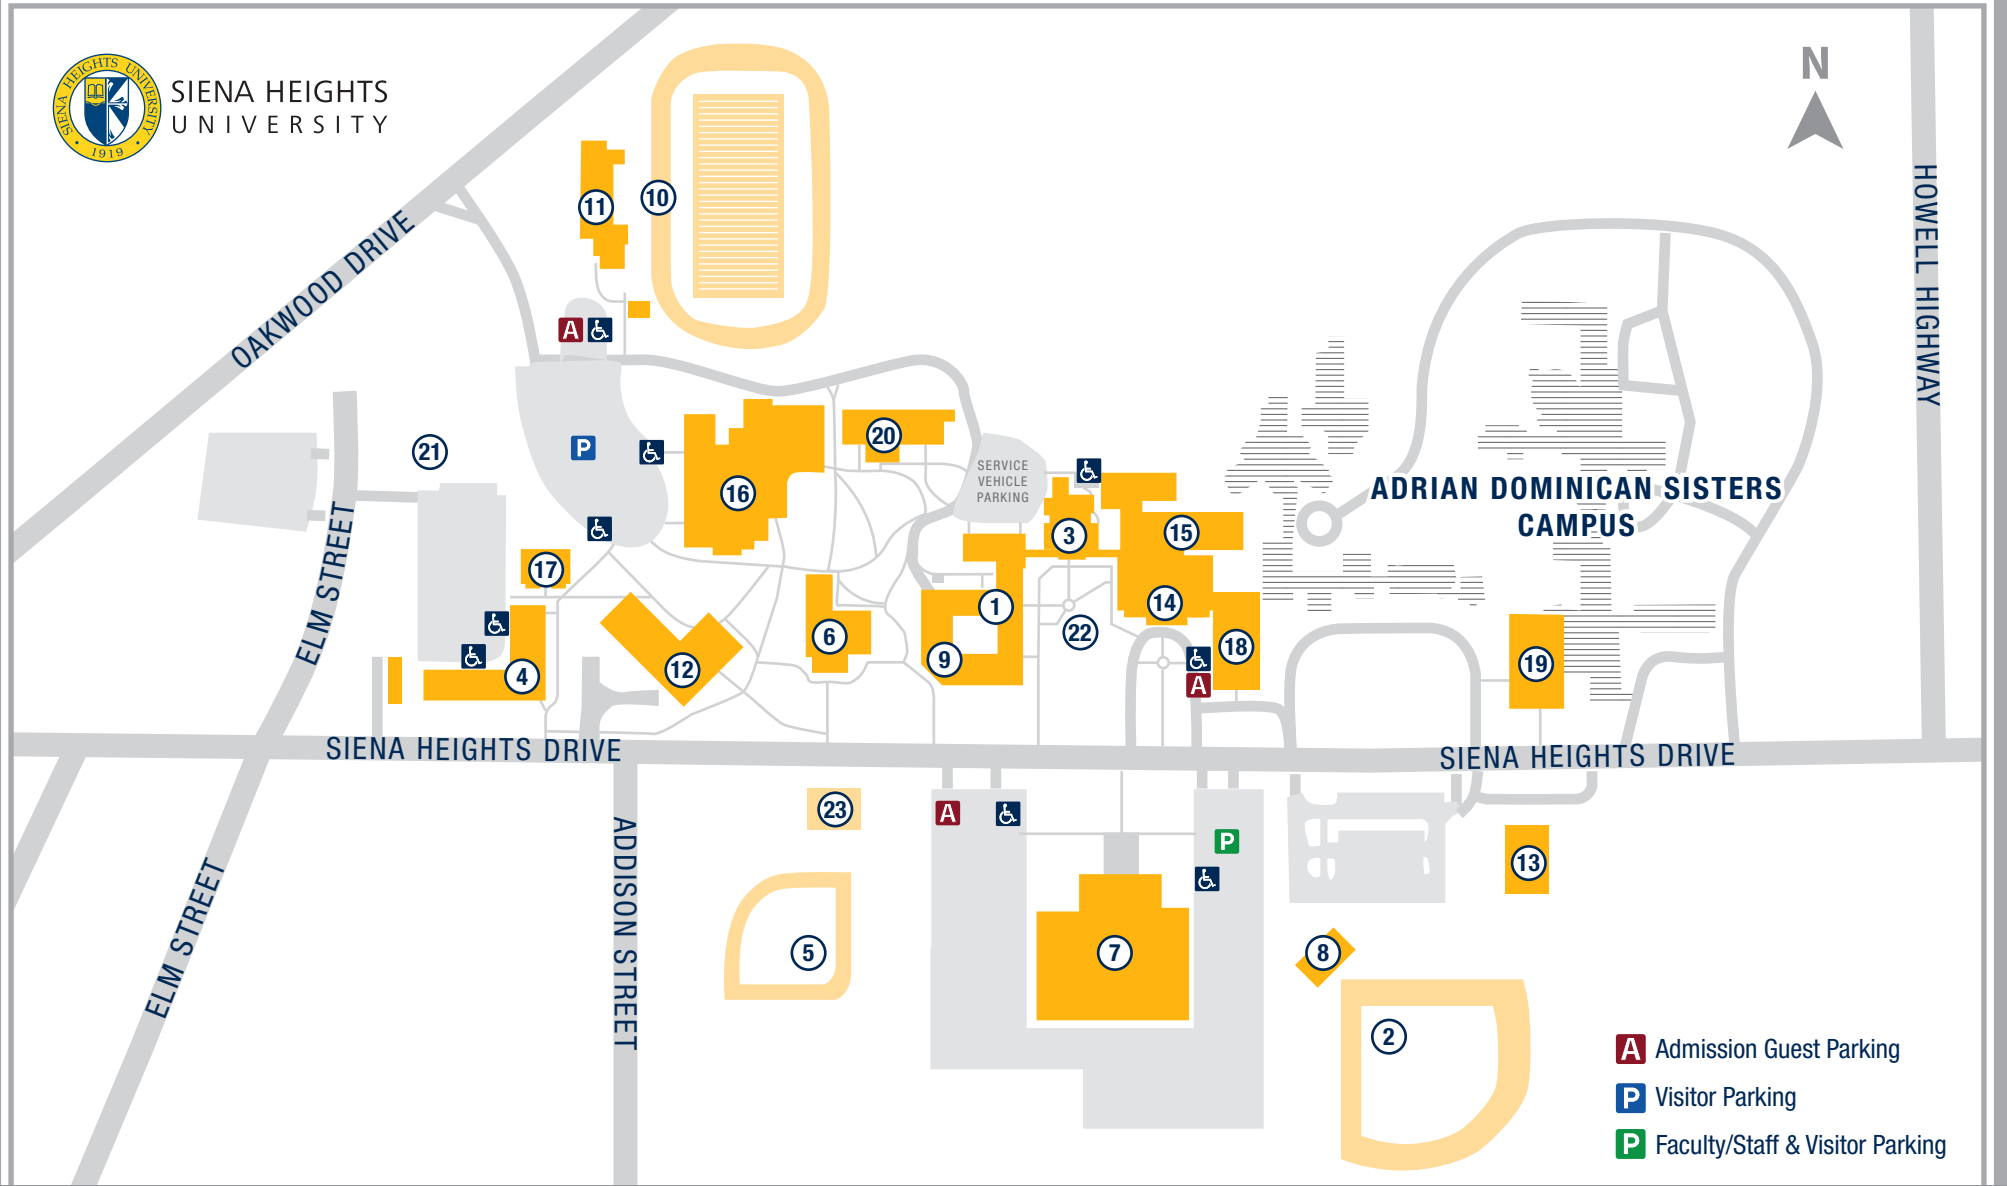

SIENA HEIGHTS
UNIVERSITY

HOWELL HIGHWAY

- A** Admission Guest Parking
- P** Visitor Parking
- P** Faculty/Staff & Visitor Parking

SIENA HEIGHTS UNIVERSITY ADRIAN CAMPUS

- | | | | | |
|-------------------------------|---|---|--|---|
| 1. Archangelus Hall | 7. Fieldhouse | 12. McLaughlin University Center
Bookstore, SHU Shop, Dining Hall | 14. Sacred Heart Hall
Library, Student Accounts,
Registrar | 19. McLaughlin Health Sciences Building
Formerly St. Joseph Hall & St. Joseph Academy
Nursing, Teacher Education programs |
| 2. Baseball Field | 8. Baseball Office/Clubhouse | 13. Patricia A. Erickson Enrollment
& Welcome Center
Undergraduate Admissions Office,
Graduate & Professional Enrollment Office,
Financial Aid Office | 15. Science Building | 20. Studio Angelico |
| 3. Benincasa Hall | 9. Ledwidge Hall
Campus Safety, Counseling &
Health Clinics, Residence Life | | 16. Spencer Performing Arts Center | 21. Track Throwing Areas |
| 4. Campus Village Apartments | 10. O'Laughlin Stadium & Dawson Field | | 17. St. Catherine Hall | 22. Trinity Gardens |
| 5. Christensen Softball Field | 11. Mary & Sash Spencer Athletic Complex | | 18. St. Dominic Chapel | 23. Volleyball Courts |
| 6. Dominican Hall | | | | |